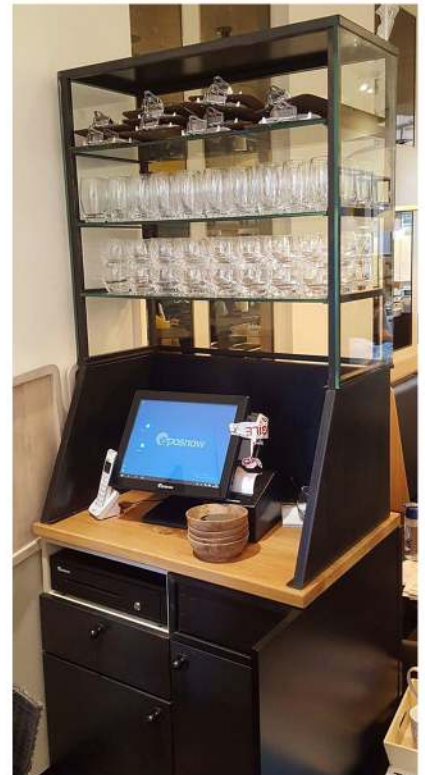

A new venture for Lola's cupcakes and its parent Lola's Bakery meant something pretty unique and very different to anything they had tackled previously.

LOLA'S

Stellex worked very closely with a specialist shop fitting company to create this new outlet and make it truly special.

The black steel frontages, counter and rear high level display crafted by Stellex all contrasted superbly with the concrete counter top to create a unique Lola's signature.

The hand rails, stainless steel back counter, seating and tables completed the picture perfectly and resulted in yet another satisfied customer.

Concrete counter top with black steel and rivet detail frontage

Black steel oven surround with stainless steel internals